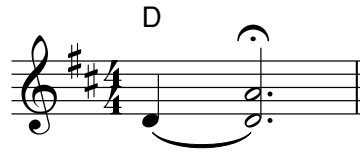

The Dashing White Sergeant Set

Violin Melody

32 Bar Polka × 8 – 1 2 3 1

Introduction

♩=112

1. The Dashing White Sergeant (64)

Sir Henry Rowley Bishop (1786–1855)

9

This piece is available from the LYCO Sheet Music Archive (sheetmusic.lyco.org.au). Revised 8 January 2012.

3. The Rose Tree (64)

Traditional

Musical notation for measures 1-8. Measure 1 includes a violin bowing mark (v) and a D chord. Measures 2-8 include D and Em chords.